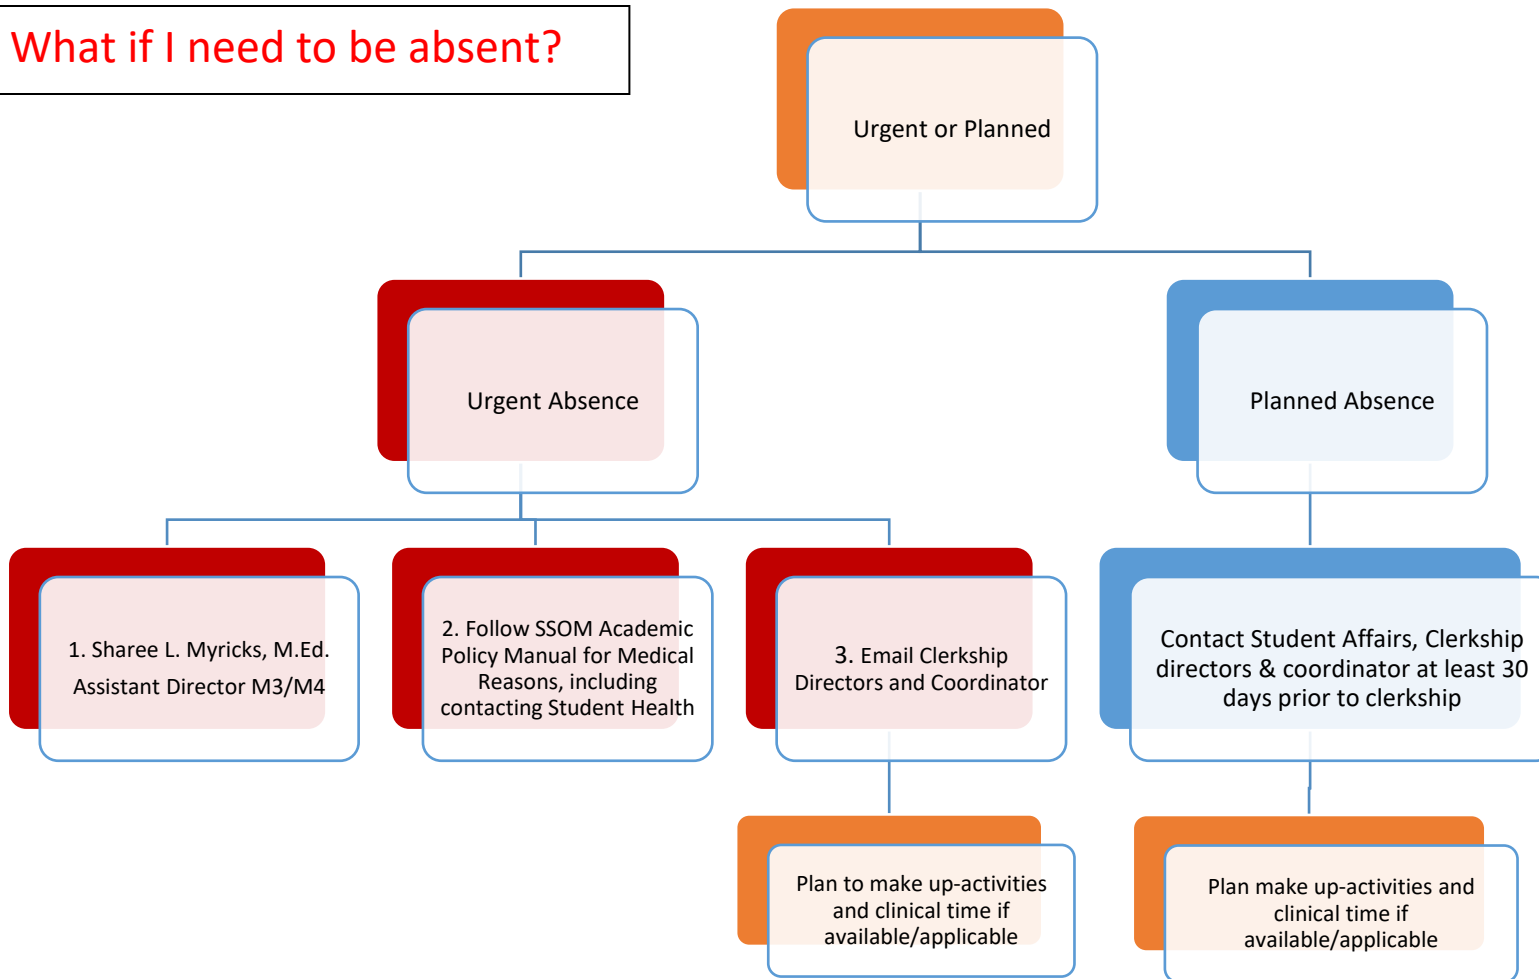

What if I need to be absent?

Sharee Myricks (Assistant Director of Student Affairs, MS3 and MS4)
smyricks@luc.edu
464 - 220-9327

Dr. Carolyn Doyle (Course Director)
carolyn.doyle@lumc.edu

Margaret Stefani Higgins (Clerkship Coordinator)
mhiggin@luc.edu

Dr. Marla Shu (Assistant Course Director)
marla.shu@va.gov